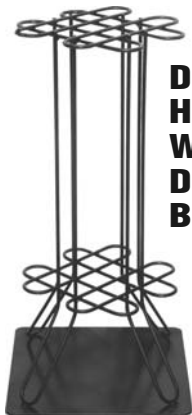

**Floor Stands**

**Dimensions:**  
H – 24"  
W – 11-7/8"  
Depth – 11-7/8"  
Base – 1/2"

**SOLID ONE-PIECE WELDED CONSTRUCTION**

**B3487 – Heavy-Duty, Black, All Metal Holds 17 Cues**

**Dimensions:**  
H – 14-9/16"  
Dia. – 10"

**\*B3074 Round Metal Gray/Chrome**

**Dimensions:**  
H – 22"  
W – 14-1/2"  
L – 16"

**\*B1852 – Light  
\*B1853 – Dark  
Corner Wood. Holds 8 Cues  
W/Drink and Ball Areas**

**\*B0335 – All Metal Wire Cue Rack. Holds 48 Cues**

**Many Other Styles Available  
Ask Your Sales Professional**

**Dimensions:**  
H – 20-1/4"  
Dia. – 12-3/4"

**\*B3562 – Mahogany  
\*B3563 – Oak  
8-Cue All Wood**

**\*Assembly Required**

**\*B3564  
All Wood, Dark Brown  
Holds 36 Cues**